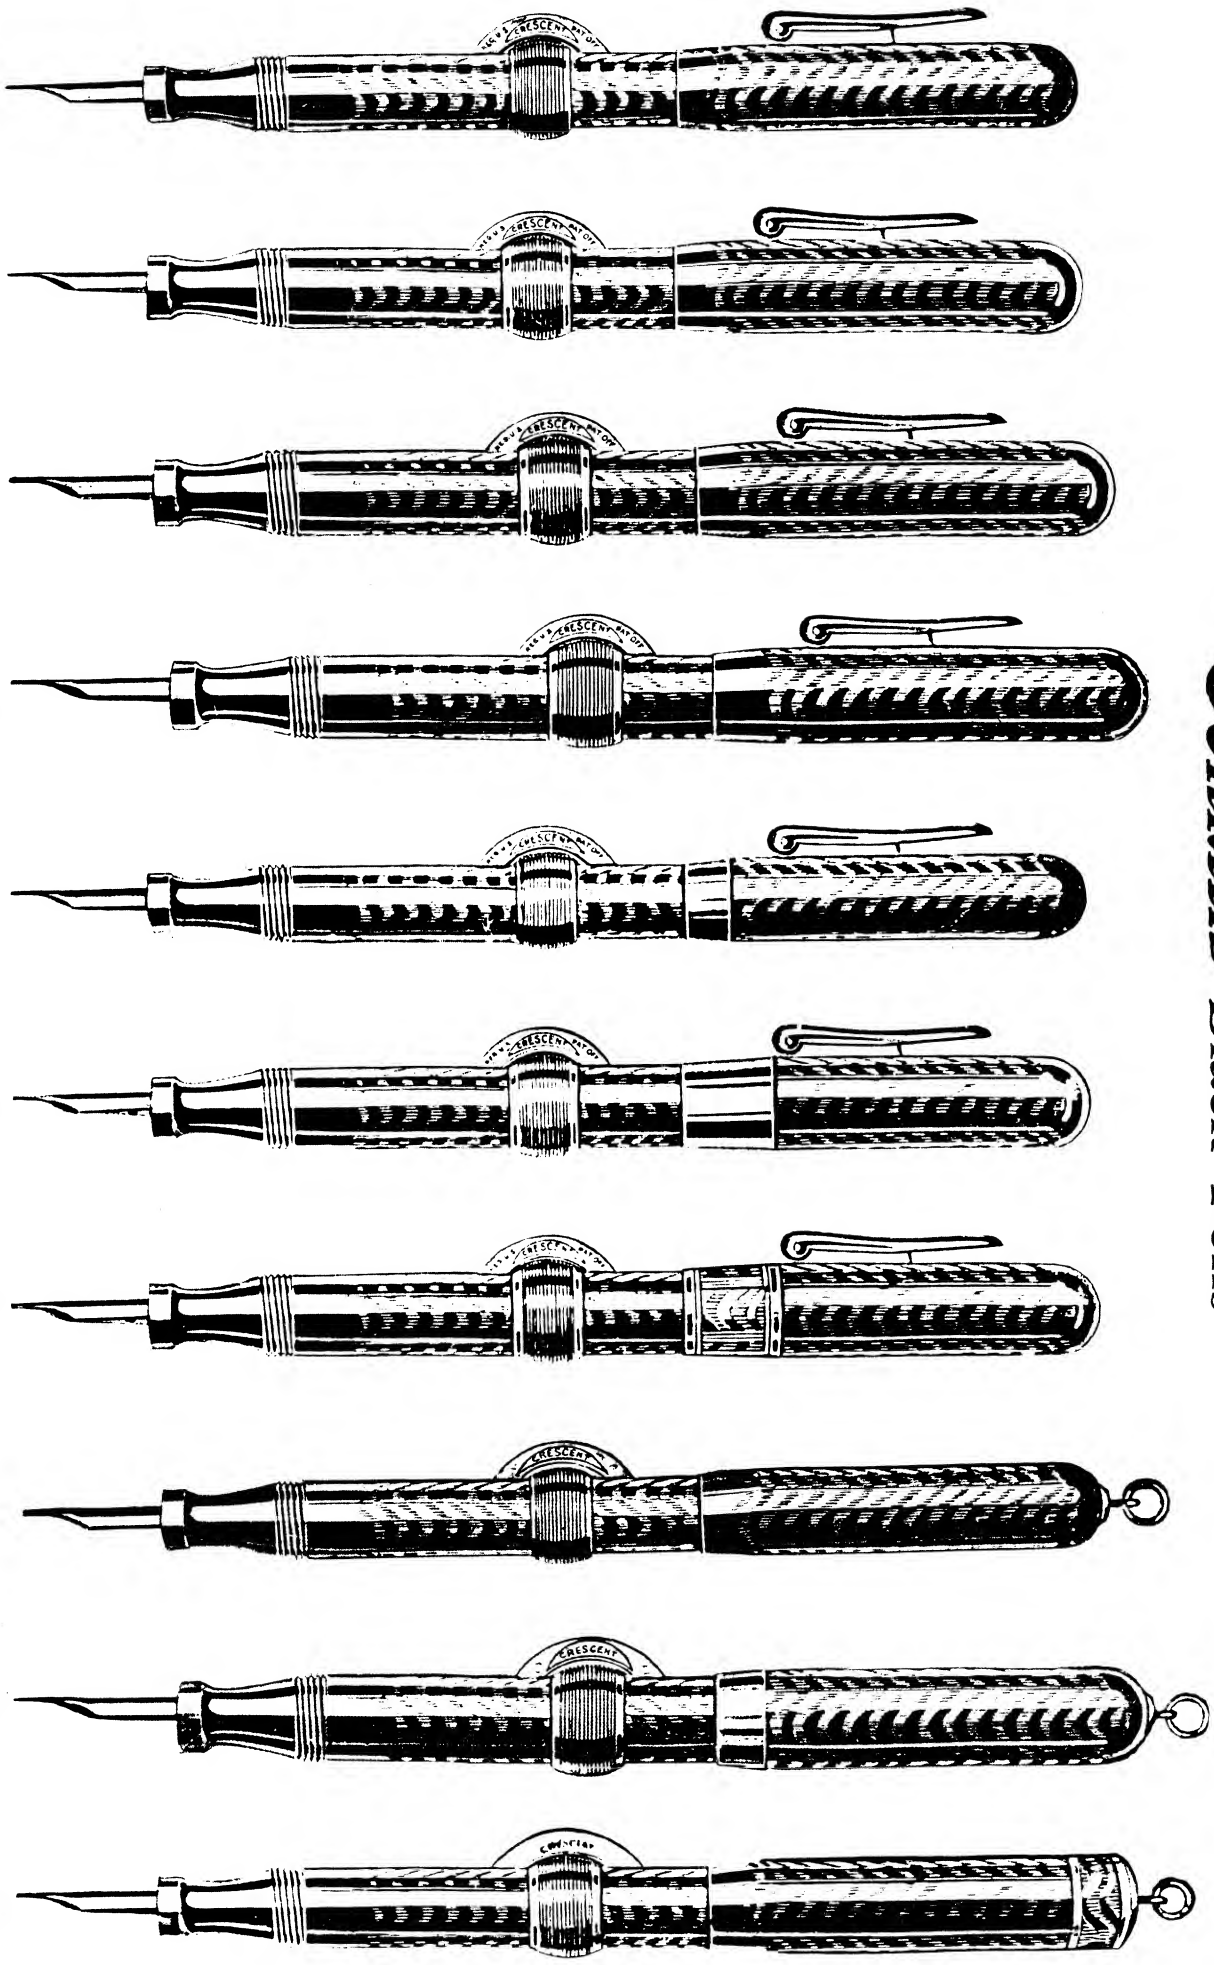

Crescent Filler Type

Conklin Black Pens

Short Length Models

No. 25PC
$2.75

No. 20PC
$2.75

No. 30PC
$3.25

No. 40PC
$4.25

251PC

22PC

32PC

254P

2514P

23P

Ring Tip and Plain Polished Gold Band
25PC becomes 2514P at $3.25
20PC becomes 214P at 3.25
30PC becomes 314P at 3.75

1/4-in. Plain Polished and Chased Gold Band on Cap
25PC becomes 251PC at $3.25
20PC becomes 21PC at 3.25
30PC becomes 31PC at 3.75

Half-inch Plain Polished or Chased Gold Band on Cap
20PC becomes 22PC at $3.75
30PC becomes 32PC at 4.25

The Ring Tip
23PC becomes 254P at $2.75
20PC becomes 24P at 2.75
30PC becomes 34P at 3.25

The Chatelaine
25PC becomes 253P at $3.50
20PC becomes 23P at 3.50
30PC becomes 33P at 4.00